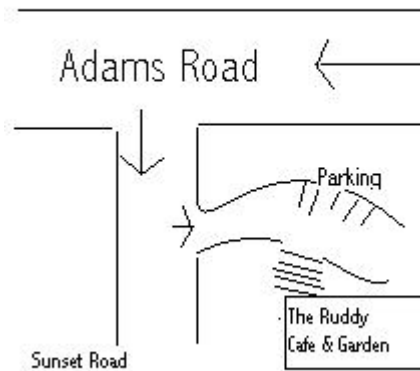

# The Ruddy Café & Garden

Open 7:30 am to 2.30 pm Monday to Friday

511 Sunset Road, Bowen Island, VON 1G0  
Tel: 604 947 0665