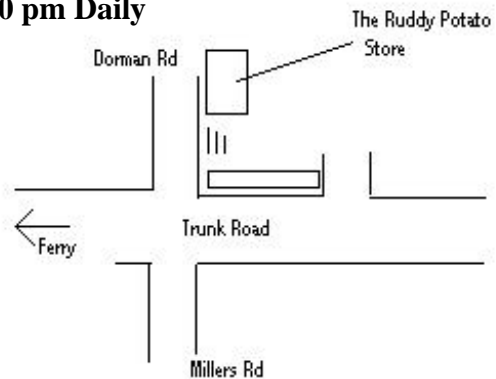

# The Ruddy Potato Store

Open 9:00 am to 7.30 pm Daily

201-203, 996 Dorman Road,  
Bowen Island VON 1G0  
Tel: 604 947 0098 (Store)/604 947 0998 (Office)